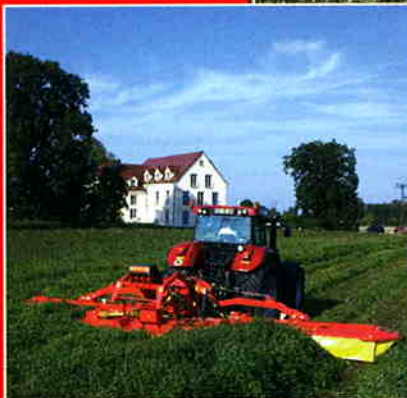

Member of the
Ziegler Group

PowerDisc Combination

ZIEGLER |

The PowerDisc Combination is designed for large area implementation. Whether contractor, machinery cooperative or large operation – your best choice for large area implementation and optimal capacity utilization for large harvesting machines is the PowerDisc Combination.

PowerDisc Combination

The heart of every PowerDisc disc mower is the proven monoblock cutter bar. Due to its special design it is the guarantor for optimal cutting results.

Monoblock cutter bar

- The sleek design ensures optimal cut and problem-free crop flow.
- Front offset cutter discs prevent interference in the mowing zone.
- An easy-to-change cutter bar cover prevents damage to the cutter bar
- Hardened spur gears ensure a long service life.
- Maintenance-free, generously dimensioned for maximum durability and smooth running.