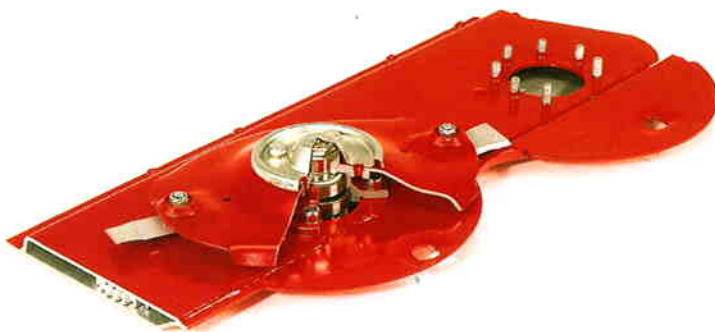

# EasyDisc Disc Mowers

**ZIEGLER** |

5-8

### Ziegler Forage Technology

High-quality grass forage is the prerequisite for economic success in the barn. The use of innovative and reliable technology plays a major role in this regard. Rely on high-quality technology that has proven itself in years of implementation with the new EasyDisc disc mowers.

# Contents

Monoblock cutter bar	4
EasyDisc rear-mounted disc mowers	6 - 9
EasyDisc front-mounted mowers	10 - 11
Technical data	11

The heart of every EasyDisc disc mower is the proven monoblock cutter bar. This cutter bar is also used in the PowerDisc series and is the guarantor for ideal cutting results, thanks to its special design.

## Monoblock cutter bar

- The sleek design ensures optimal cut and problem-free crop flow.
- Front offset cutter discs prevent interference in the mowing zone.
- An easy-to-change cutter bar cover prevents damage to the cutter bar
- Hardened spur gears ensure a long service life.
- Maintenance - free, generously dimensioned bearings for maximum durability and smooth running.